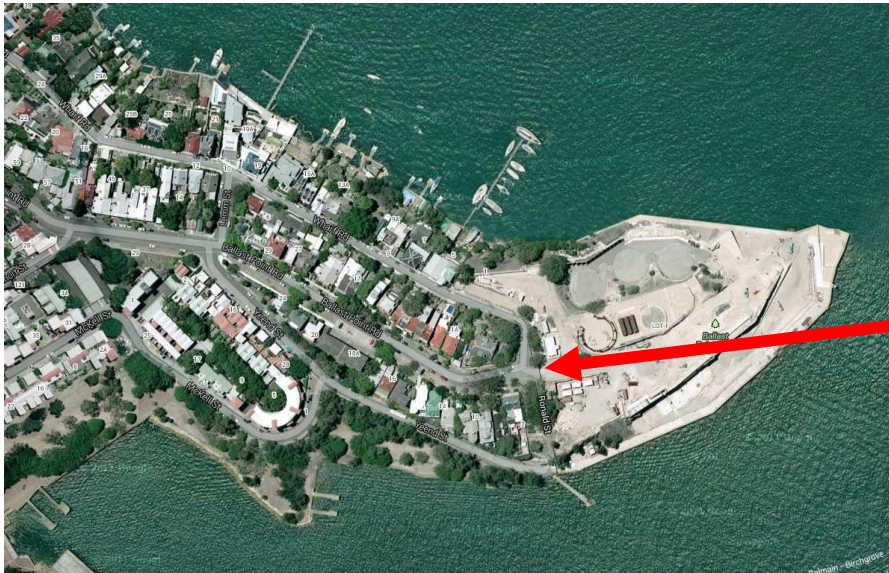

Alternative Meeting Place - Birchgrove (see over for map) ...

Alternative Meeting Place

Alternative Meeting
place - At the end of
Ballast Point Rd,
Birchgrove at 9.15am
Sunday 14th July

Hope to see you at Jannali on Sunday,