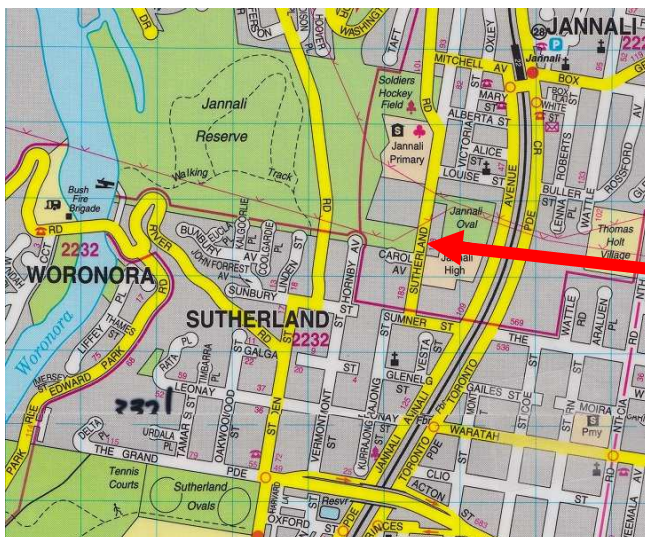

Shire Amateur Photographers' Society

'Our aim is not to compete against each other – rather, to learn from each other'

Greg Ford 9528 3475 (0415 412 244)

Blog: www.sutherlandshirephotography.com.au

email: gfphoto@optusnet.com.au

flickr

S.A.P.S. (Shire Amateur Photographers' Society)

facebook

Shire Amateur Photographers' Society

NEXT OUTING – Sunday 14th July, 2013

PLEASE NOTE CHANGED DATE ...

Outing: **Birchgrove & Balmain** (Parklands, Houses & Harbour Foreshore)

Time: **8.30am**

Meet: **Jannali High School** (Sutherland Road, Jannali)

Alt. Meet: **9.15am at the end of Ballast Point Road, Birchgrove**

Cost: ($2 Donation that goes towards Xmas BBQ & Xmas Party Meeting)

Confirm: **To CONFIRM outing is still on re weather etc, check website from 7am Sunday 14th July as follows:**

- Go to www.sutherlandshirephotography.com.au
- Menu item **'Shire Amateur Photographers' Society'**
- Click on **'Outing Details and UPDATES'**

Hi everybody,

This coming Sunday 14th July we are carpooling from Jannali High School, (Sutherland Road, Jannali) meeting there at 8.30am. The idea of carpooling is because of the possible parking issues we may face. Those that catch a lift with somebody ($5 to the driver for fuel would be great).

This is a morning outing to fossick around the Parklands, Houses & Harbour Foreshore of these Harbourside Suburbs. Rug up ...

Meeting Place

Meeting outside Jannali High School,
Sutherland Road, Jannali at 8.30am on
Sunday 14th July.

Alternative Meeting Place - Birchgrove (see over for map) ...